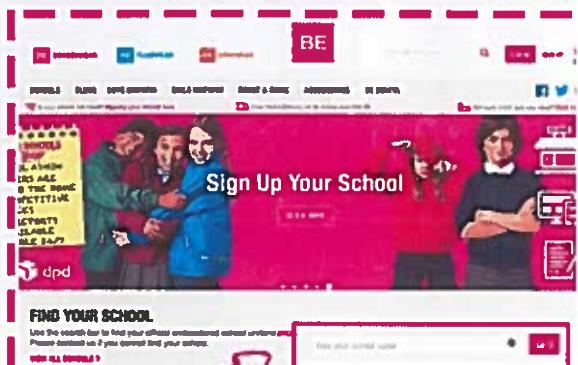

Order your school uniform online at
www.beschoolwear.co.uk

1) Visit our website and use the 'FIND YOUR SCHOOL' feature on our homepage to search for your school's online uniform shop.

ABBERLEY PRE SCHOOL SWEATSHIRT

SKU: 10000

£8.90

COLOR:

SIZE:

SELECT

5 TO 6

QTY: 1

ADD TO CART

2) Once you've found your school, select the products in the size and colour you require then add to your shopping cart.

3) Proceed to check out when you've added all your items to your cart. You can check out as a guest or create an account.

ABBERLEY PRE SCHOOL
762 SSHIRT was added to
your shopping cart.

Recently added item(s)

ABBERLEY PRE
SCHOOL SWEATSHIRT
1 x £8.90

Color: Royal Blue
Size: 5 TO 6

Cart Subtotal: £8.90

VIEW FULL CART

PROCEED TO CHECKOUT

- 1 CHECKOUT METHOD
- 2 BILLING INFORMATION
- 3 SHIPPING INFORMATION
- 4 SHIPPING METHOD
- 5 PAYMENT INFORMATION
- 6 ORDER REVIEW

4) Enter your billing info and a shipping address, then pay for your order. You will then receive an e-mail confirmation from us. Your order will be shipped with our courier - you can track it online.

Please place your order before **Monday the 20th July** for guaranteed delivery before back to school.